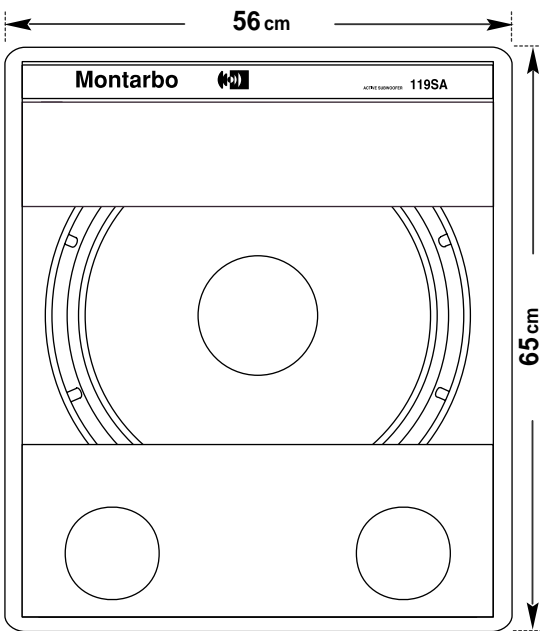

# 119SA

processor controlled active subwoofer with built-in STEREO electronic cross-over

Front view

Side view