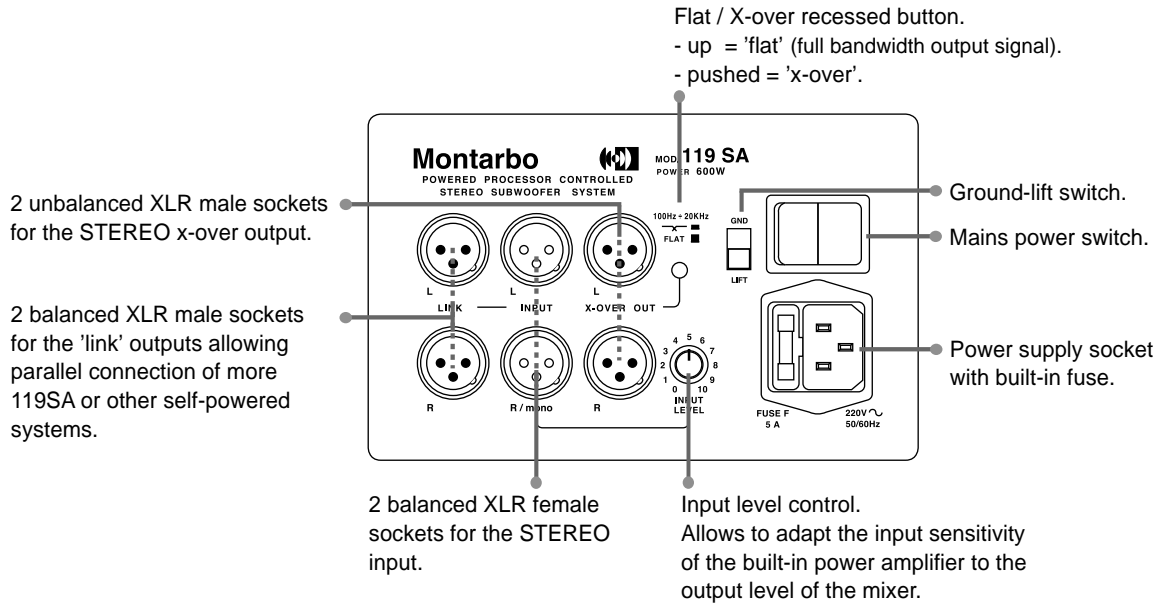

# 119SA

processor controlled active subwoofer with built-in STEREO electronic cross-over

Front view

Side view