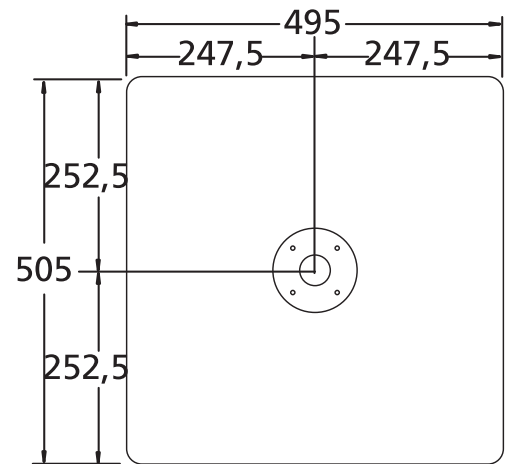

# 215SA

processor controlled active subwoofer with built-in STEREO electronic cross-over

Front view

Side view

ALL UNITS IN MILLIMETERS