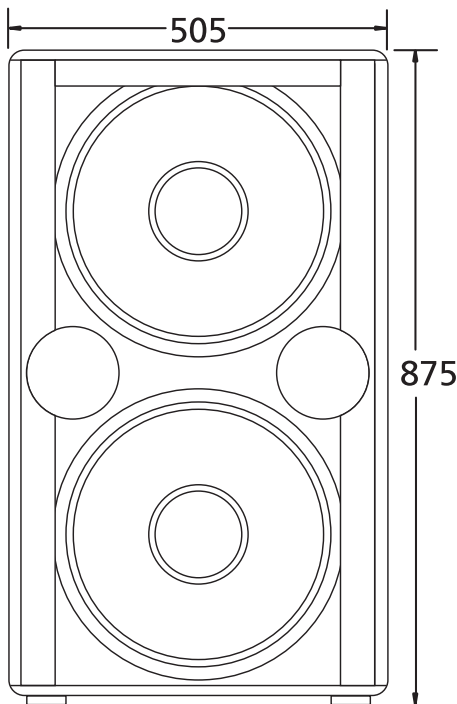

# 215SA

processor controlled active subwoofer with built-in STEREO electronic cross-over

Front view

Side view

ALL UNITS IN MILLIMETERS