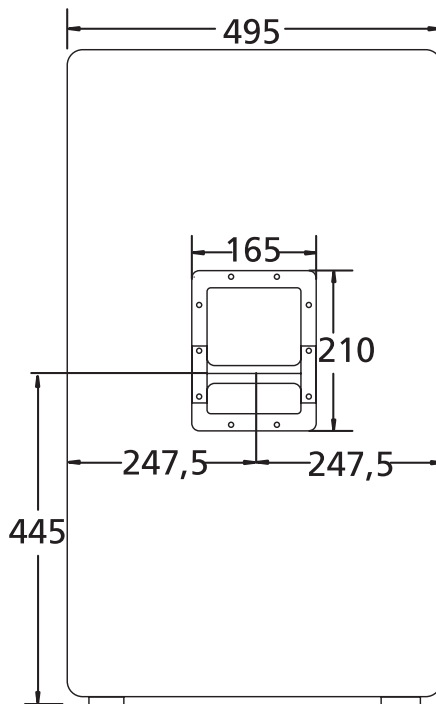

# 215SA

processor controlled active subwoofer with built-in STEREO electronic cross-over

Front view

Side view

ALL UNITS IN MILLIMETERS