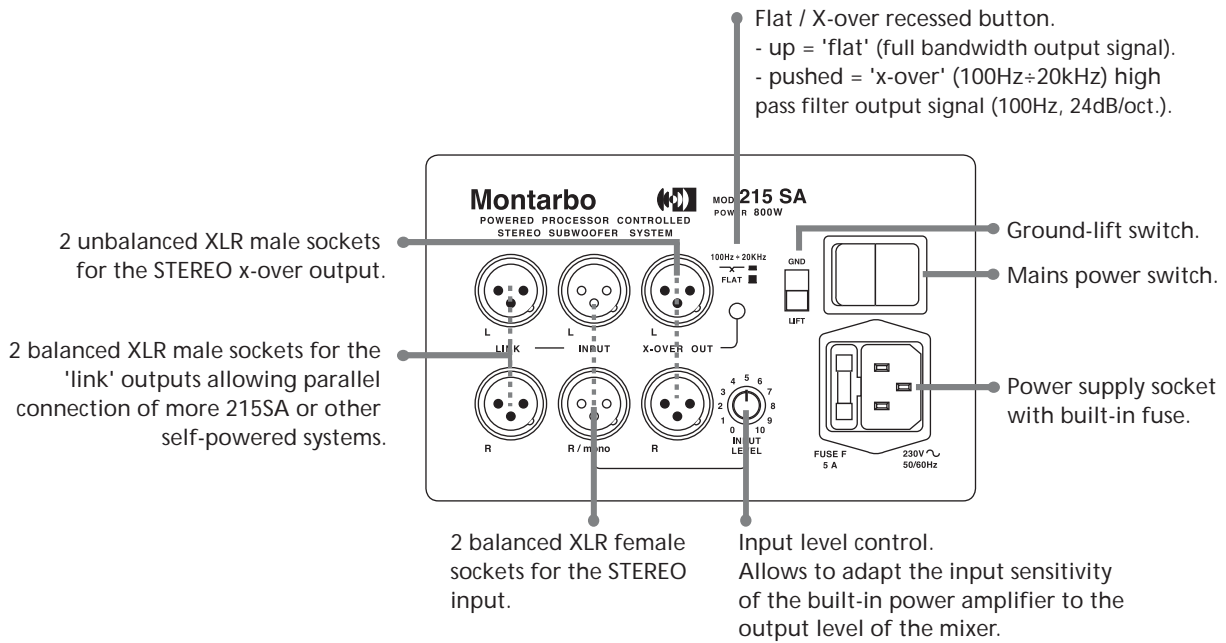

# 215SA

processor controlled active subwoofer with built-in STEREO electronic cross-over

Front view

Side view

ALL UNITS IN MILLIMETERS