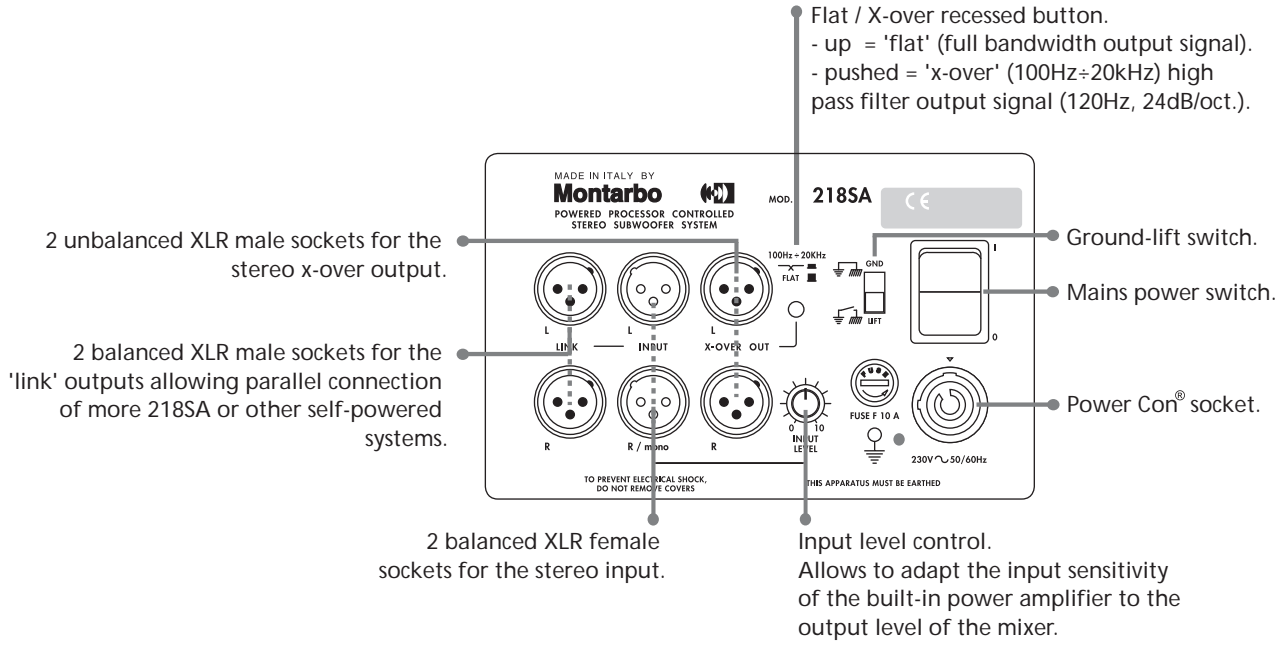

218SA

biamped, active subwoofer, with 2 amps, 2 processors and STEREO electronic cross-over

Front view

Side view

Rear view

ALL UNITS IN MILLIMETERS