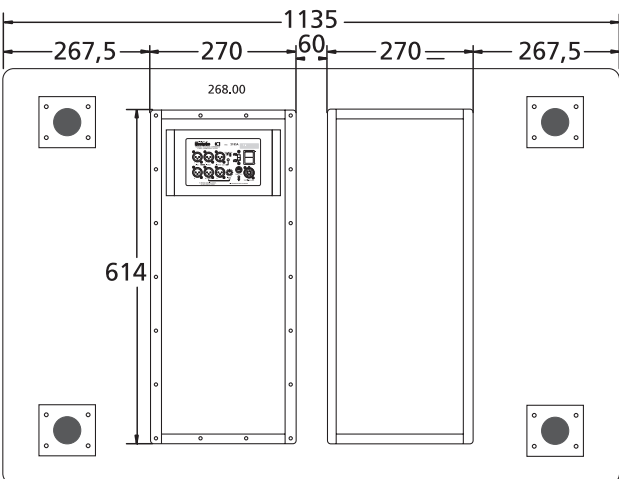

218SA

biamped, active subwoofer, with 2 amps, 2 processors and STEREO electronic cross-over

Front view

Side view

Rear view

ALL UNITS IN MILLIMETERS