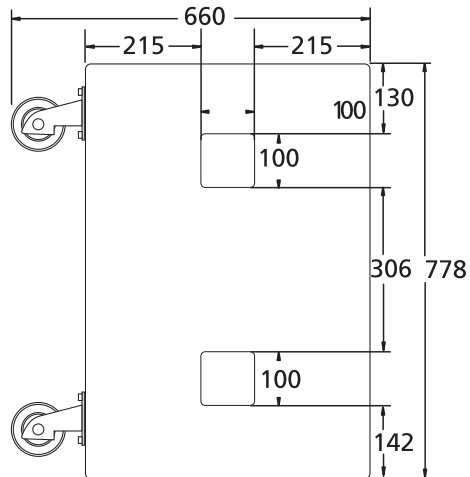

218SA

biamped, active subwoofer, with 2 amps, 2 processors and STEREO electronic cross-over

Front view

Side view

Rear view

ALL UNITS IN MILLIMETERS