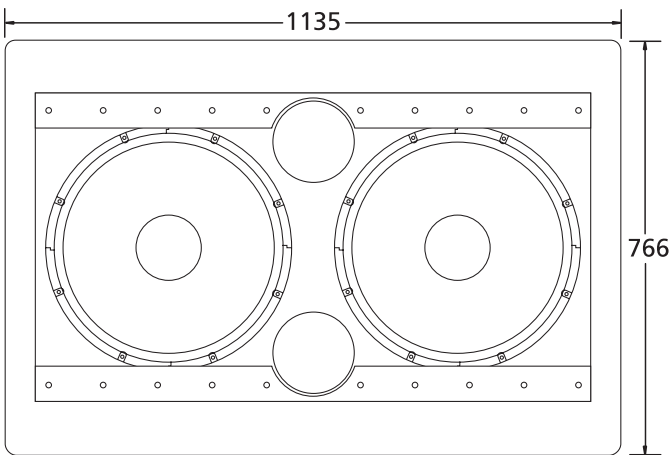

218SA

biamped, active subwoofer, with 2 amps, 2 processors and STEREO electronic cross-over

Front view

Side view

Rear view

ALL UNITS IN MILLIMETERS