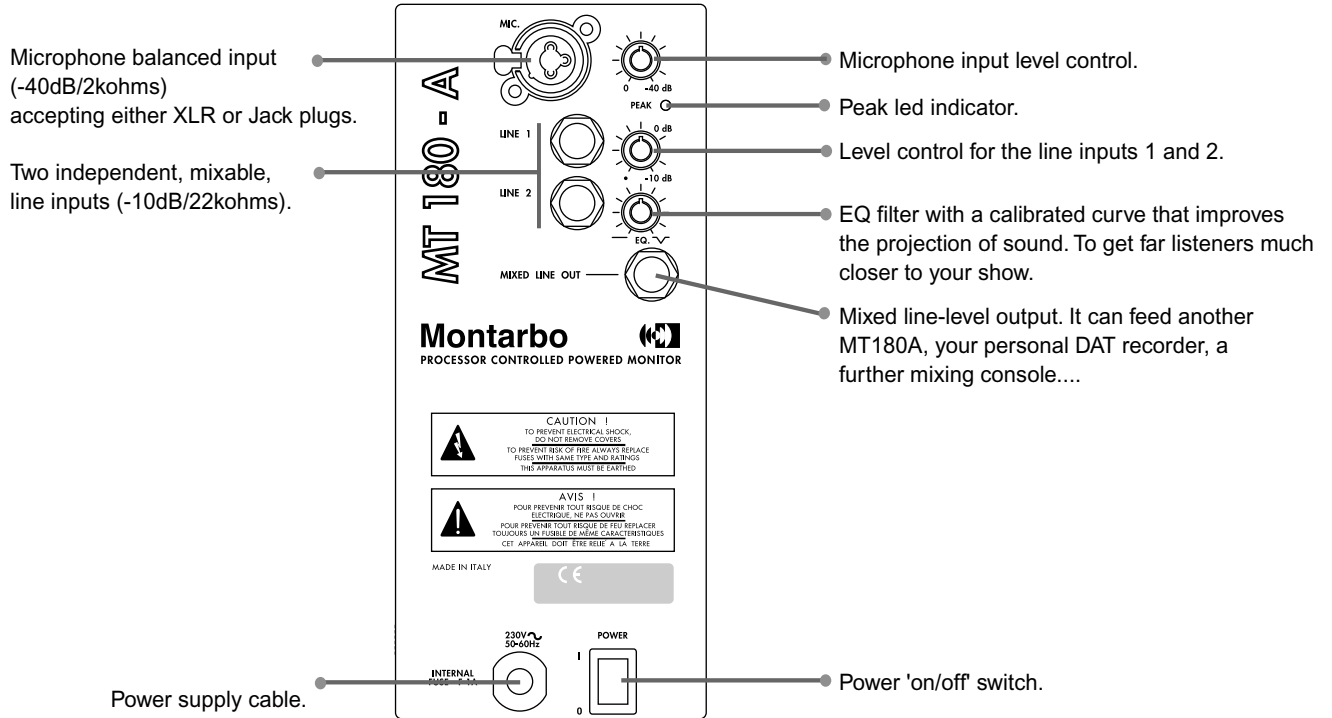

# MT180A

active, processor controlled, 2-way system

Front view

Side view

Bottom view

Top view