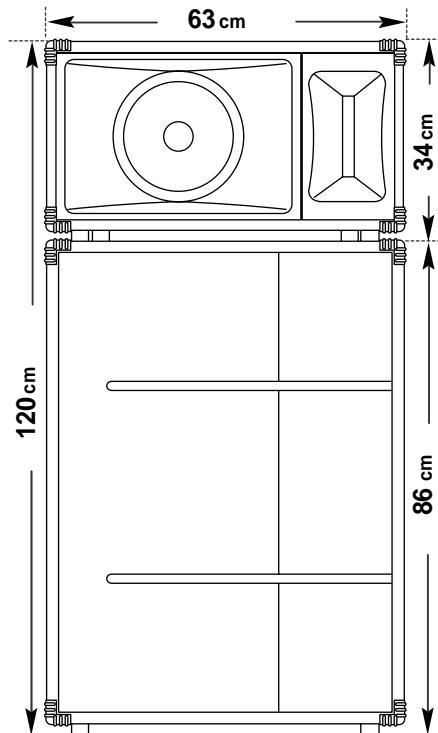

Loudspeaker system rear view:

External power amplifier (900E)

Front view

Rear view

Side view

Front view

Side view