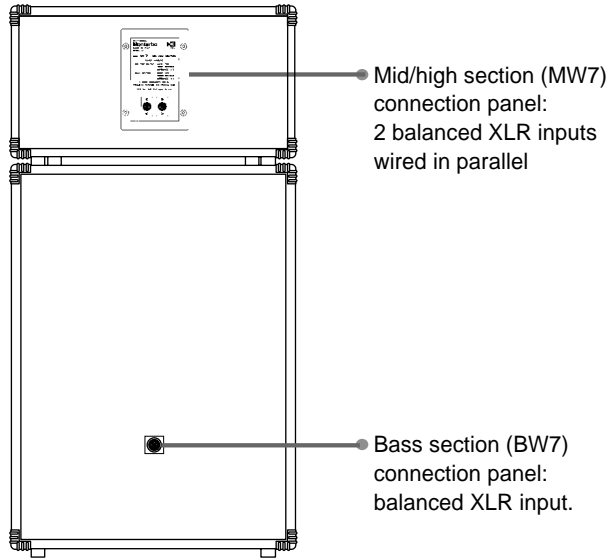

Loudspeaker system rear view:

External power amplifier (900E)

Front view

Rear view

Side view

Front view

Side view